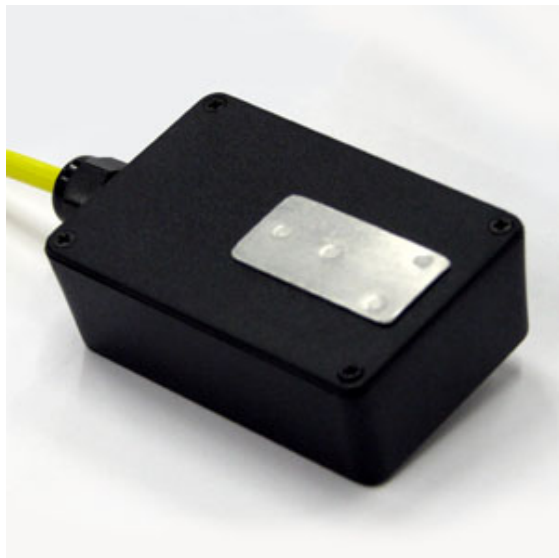

WE710 Surface Temperature Sensor

Flat surface temperature sensors for remote monitoring.

- 4-20 mA output
- Marine grade cable with strain relief
- Fully encapsulated electronics

Description

The Global Water Surface Temperature Sensors are high quality, rugged instruments with a precision RTD calibrated to US National Standards. The sensor's output is 4-20 mA with a two wire configuration. Each of the surface temperature sensors is mounted on 25' of marine grade cable, with lengths up to 500' available upon request. The sensor's electronics are completely encapsulated in marine grade epoxy within an ABS plastic housing.

Surface Temperature Sensor Applications

The surface temperature sensors are well suited for many applications including, pipe temperature monitoring, solar panel temperature, water tanks, control panels, and many others.

Specifications

Sensor Type: 100ohm Platinum Class A RTD
Output: 4-20 mA
Range: -58°F to +185°F (-50°C to +85°C)
Accuracy: ±0.5°F (±0.25°C)
Operating Voltage: 10-36 VDC
Current Draw: Same as sensor output current
Warm-Up Time: 3 seconds minimum
Adhesive Type: 3M #4910 Acrylic
Storage Temp: -67°F to +195°F (-55°C to +90°C)
Sensing Surface: 0.75x1.5 inch (19x38 mm) Aluminum
Housing: 2.0x1.1x3.8 inch (5x2.8x9.7 cm) (WxHxL) ABS
Weight: 13oz (368g) with 25 ft of cable

Options and Accessories

WE710 – Surface Temperature Sensor

WOEXC – Extra Cable, up to 500 feet
 Cable length is measured from end of cable to bottom of sensor.

GL500 – Surface Temperature Sensor Data Logger